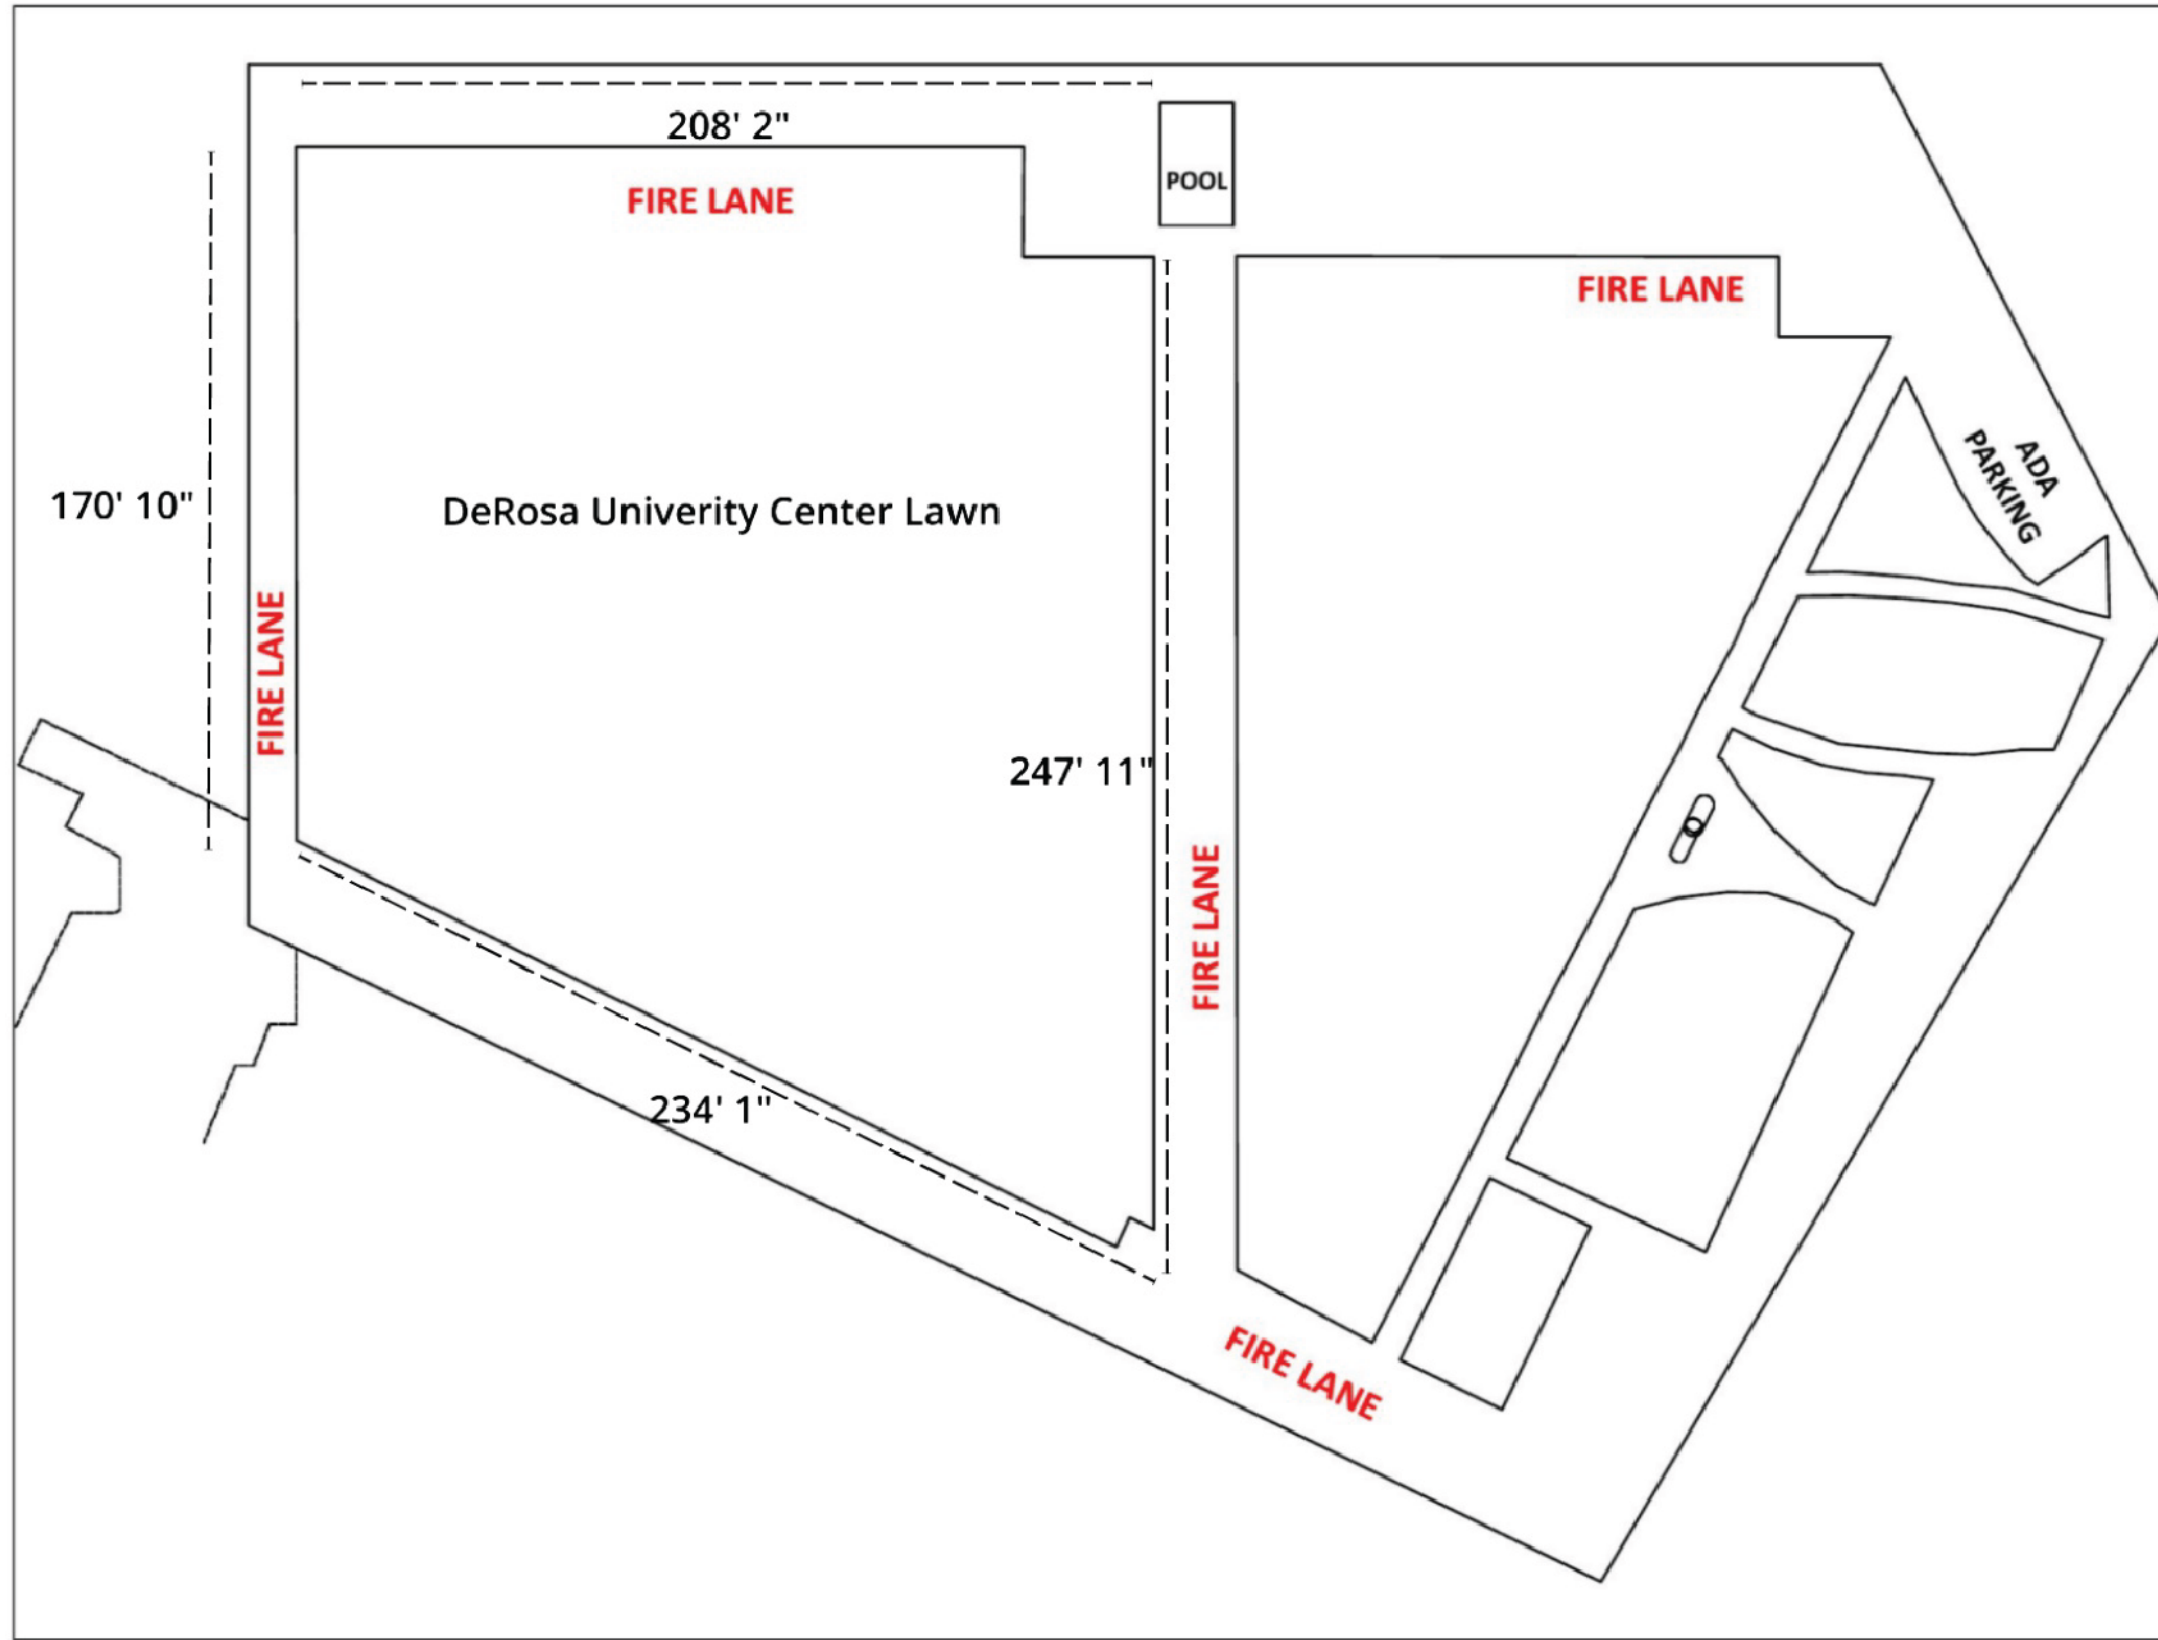

DEROSA UNIVERSITY CENTER LAWN

20 FEET