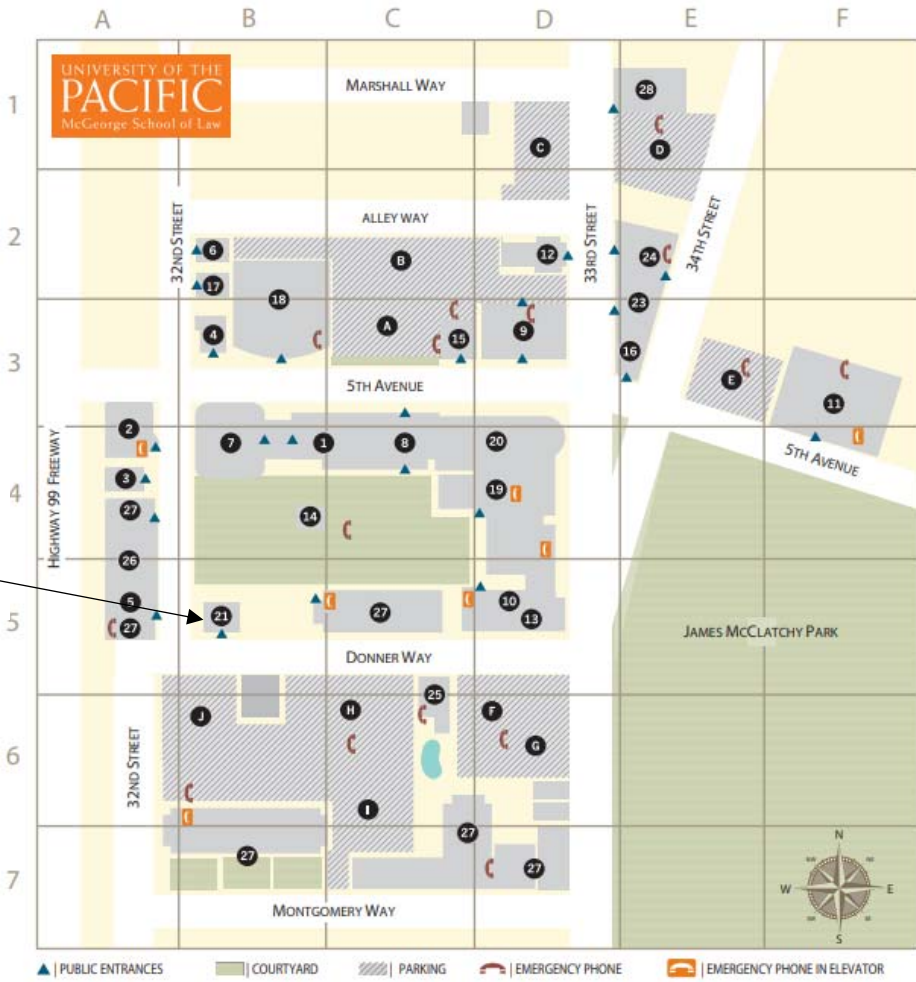

Weekly Testing

McGeorge House, Sacramento campus

Tues – Thur | 9:00 am – 6:00 pm¹

(Pacific ID card required)

McGeorge House
(enter from Donner Way)

¹ We will continue to assess needs, including during non-business hours, and adjustments may be made.