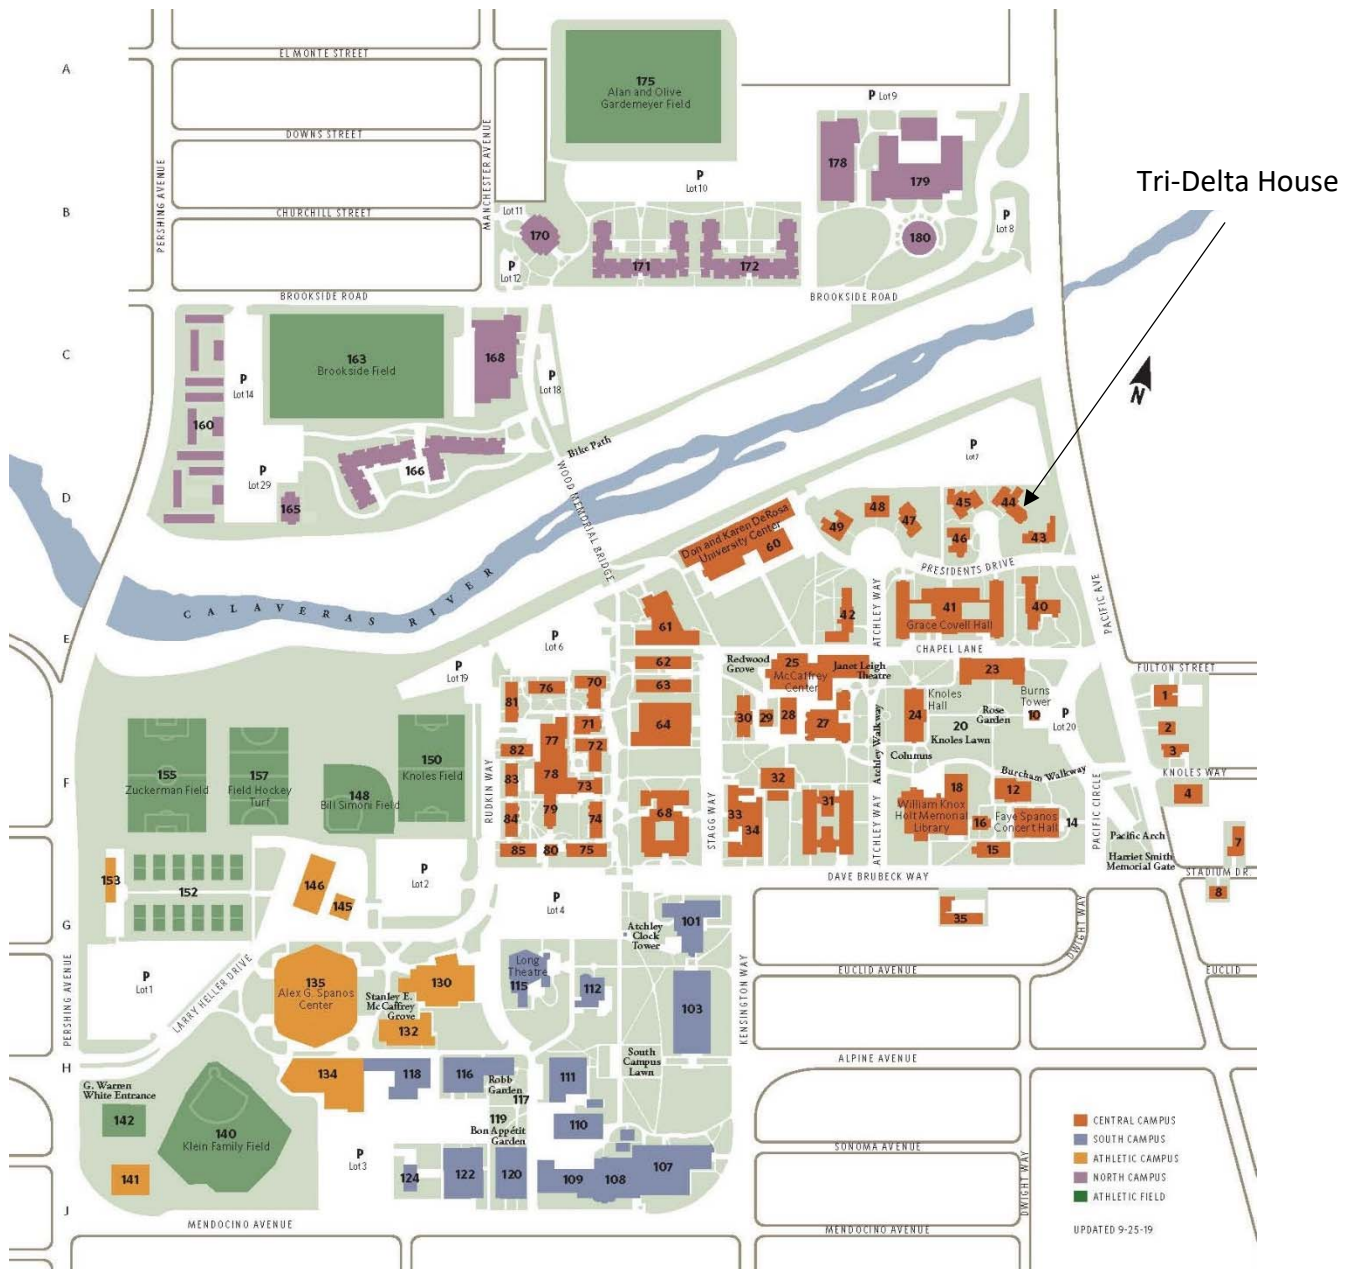

Weekly Testing

TriDelta House, Stockton campus

Mon – Fri | 7:00 a.m. – 6:00 p.m.¹

(Pacific ID card required)

¹ Appointments are not currently required. We will continue to assess needs, including hours of operation, and adjustments may be made.