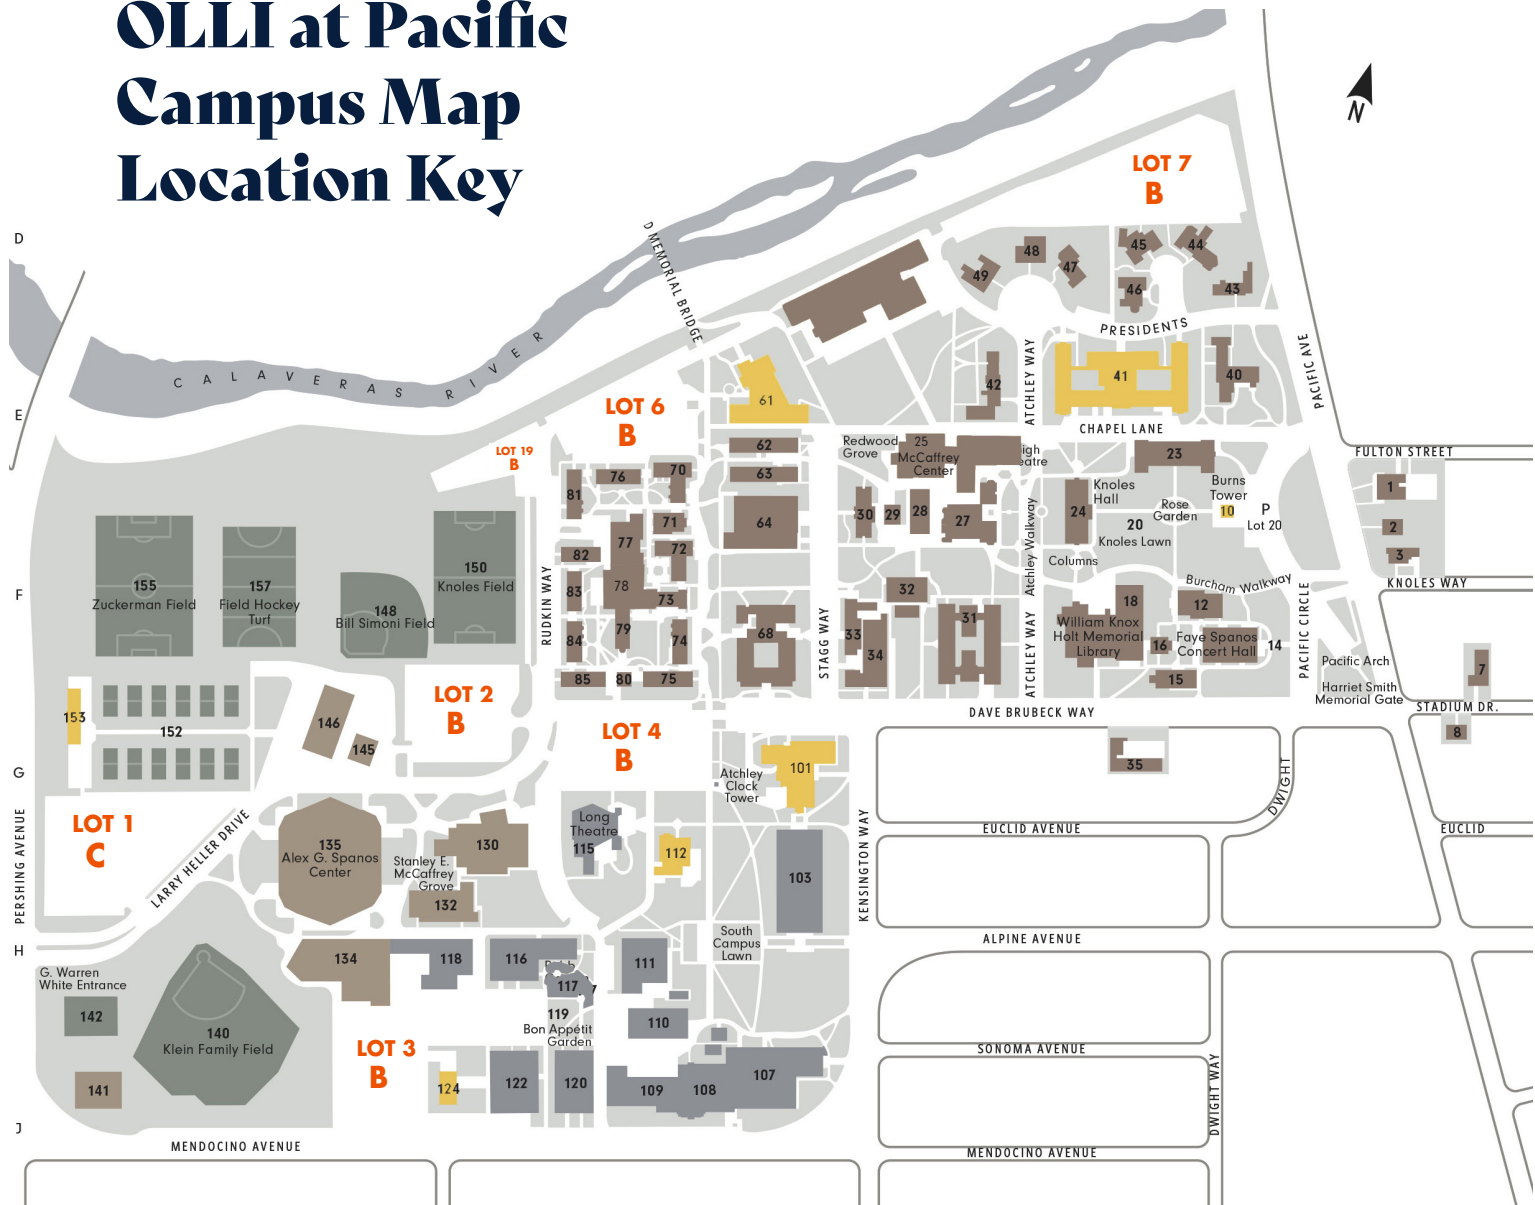

OLLI at Pacific Campus Map Location Key

KEY LOCATIONS:

- 10 Burns Tower
- 41 Grace Covell Hall
- 61 Baun Fitness Center
- 101 Benerd College
- 112 Alex and Jeri Vereschagin Alumni House
- 124 Ceramics Studio
- 152/153 Pickleball Courts (Eve Zimmerman Tennis Center)

PARKING:

"B"lots are located at: LOTS 2,3,4,6,7 & 19.
 "C" lot is located at Lot 1

OFFICE LOCATION:

Benerd College
 3441 Kensington Way #107
 Stockton, CA 95211

FOR MORE INFORMATION:

Website: PACIFIC.EDU/OLLI
Email: OLLI@Pacific.edu
Phone: 209.946.7658