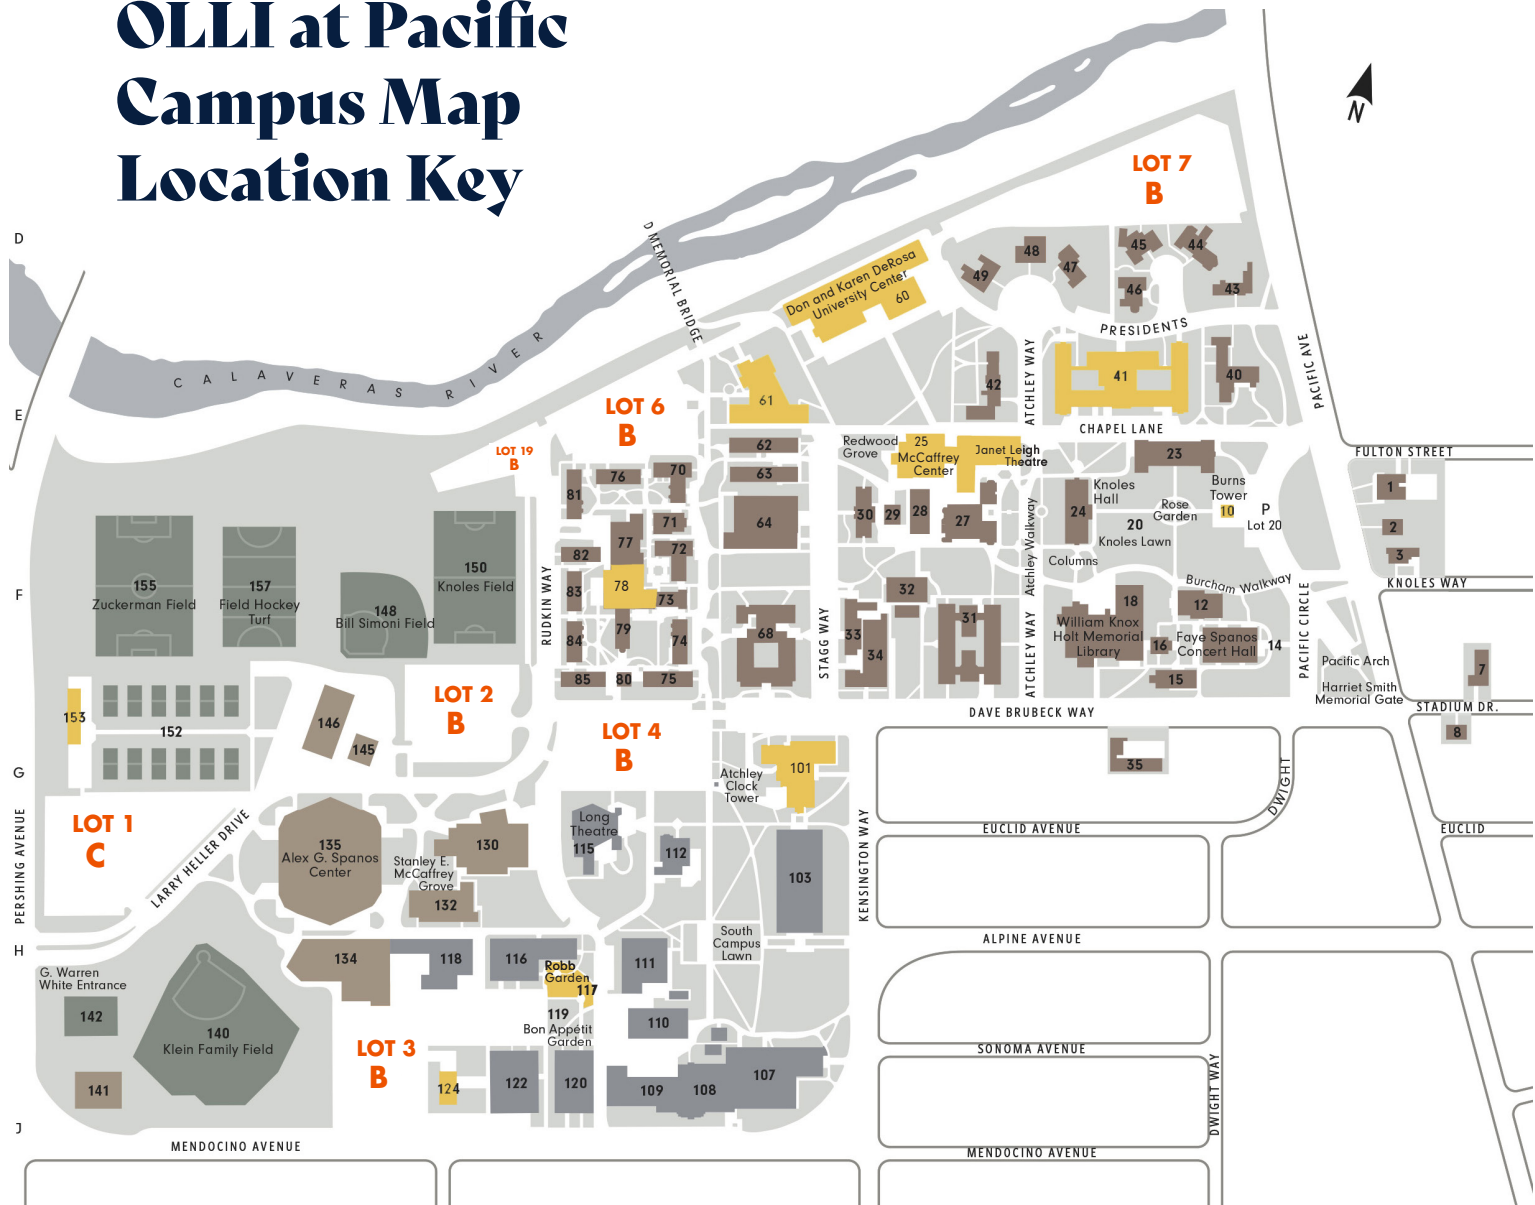

# OLLI at Pacific Campus Map Location Key

## KEY LOCATIONS:

- 10 Burns Tower
- 25 Janet Leigh Theatre
- 41 Grace Covell Hall
- 60 Don and Karen DeRosa University Center
- 61 Baun Fitness Center
- 78 Raymond Great Hall
- 101 Benerd College
- 117 Robb Community Garden
- 124 Ceramics Studio
- 152/153 Pickleball Courts (Eve Zimmerman Tennis Center)

## PARKING:

"B"lots are located at: LOTS 2,3,4,6,7 & 19.  
 "C" lot is located at Lot 1

## OFFICE LOCATION:

Benerd College  
 3441 Kensington Way #107  
 Stockton, CA 95211